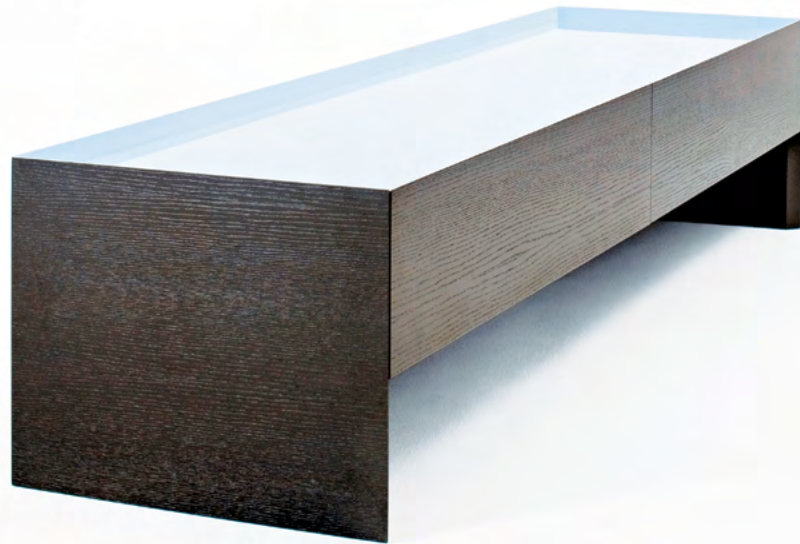

Dune Collection—

FU - CONSOLE  
Nick Dine, 2006

***dune***

FU - CONSOLE

Nick Dine, 2006

Console in white oak veneer  
either natural or stained matte finish  
Tops in hi-gloss poly-urethane.

Console AV unit: 84"W X 21"d X 17"h  
Custom sizes available