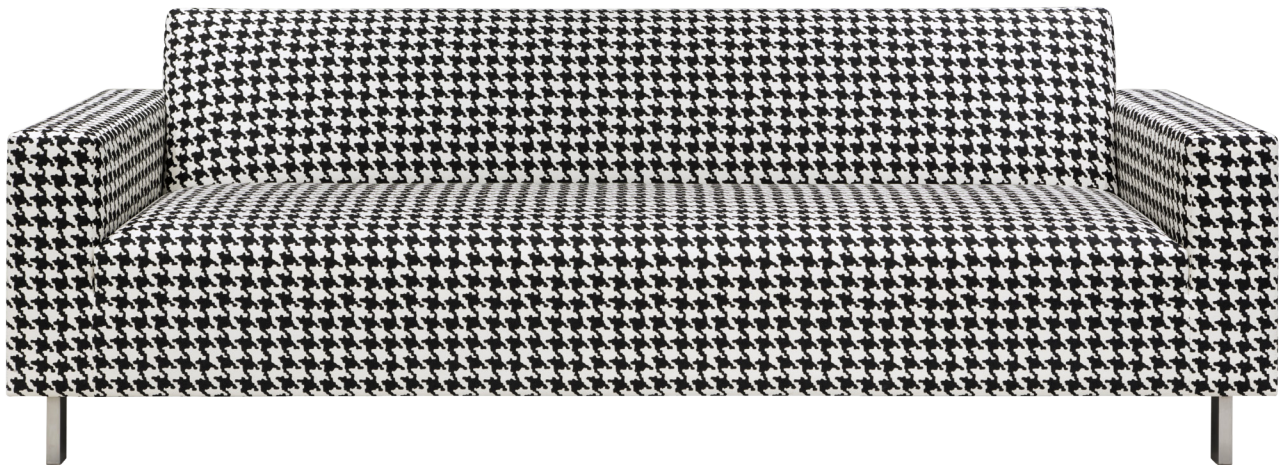

Dune Collection—

TRON  
Richard Shemtov, 2000

***dune***

TRON

Richard Shemtov, 2000

Sofa upholstered with poly-urethane foam over solid wood. Stainless steel legs in satin finish.

Sofa: 87" w X 36" d X 29 1/2" h, 17 1/2" sh  
Loveseat: 62" w X 36" d X 29 1/2" h, 17 1/2" sh  
Custom sizes available