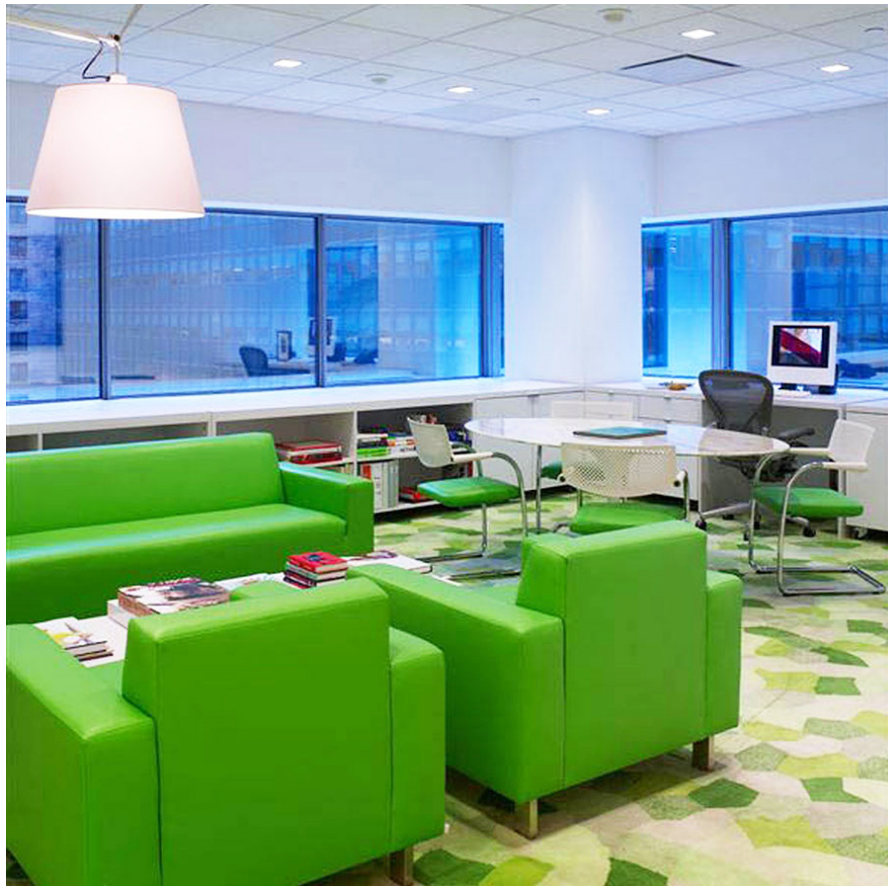

Dune Collection—

TRON  
Richard Shemtov, 2000

***dune***

TRON

Richard Shemtov, 2000

Sofa upholstered with poly-urethane foam over solid wood. Stainless steel legs in satin finish.

Sofa: 87" w X 36" d X 29 1/2" h, 17 1/2" sh  
Loveseat: 62" w X 36" d X 29 1/2" h, 17 1/2" sh  
Custom sizes available