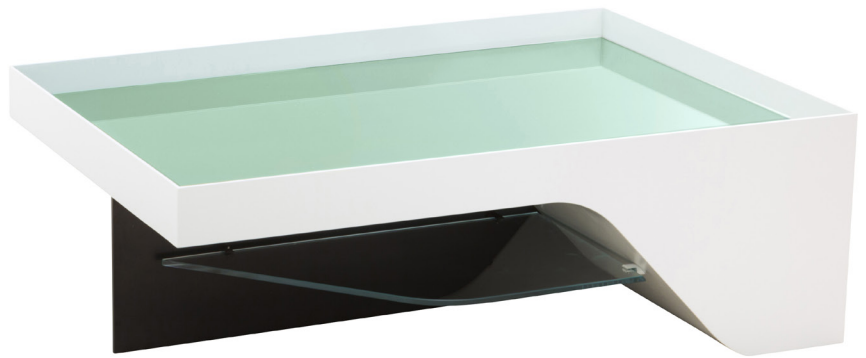

Dune Collection—

ATLAS
Richard Shemtov, 2015

dune

ATLAS

Richard Shemtov, 2015

Low table in solid copper, painted or blackened steel. Custom colors and finishes available. Colored mirrored top. Optional glass shelf on one side.

Rectangle: 32"w X 48"d X 15"h
 Square: 48"w X 48"d X 15"h
 Custom sizes available.

Dune Showroom
 200 Lexington Ave. T 212 → 925 → 6171
 Suite 100 F 212 → 925 → 2273
 NY, NY 10016 Dune-NY.com

dune