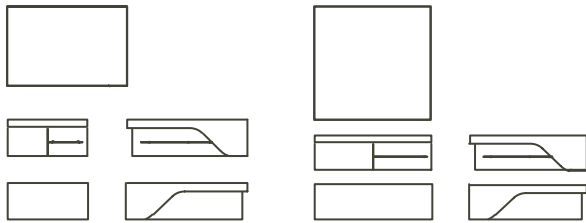

Dune Collection—

ATLAS
Richard Shemtov, 2015

dune

ATLAS

Richard Shemtov, 2015

Low table in solid copper, painted or blackened steel. Custom colors and finishes available. Colored mirrored top. Optional glass shelf on one side.

Rectangle: 32"w X 48"d X 15"h
 Square: 48"w X 48"d X 15"h
 Custom sizes available.

Dune Showroom
 200 Lexington Ave. T 212 → 925 → 6171
 Suite 100 F 212 → 925 → 2273
 NY, NY 10016 Dune-NY.com

dune