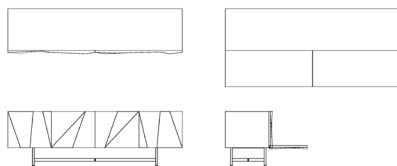

(2) drop down doors

(4) side open doors

92"w X 25"d X 30"h  
Custom sizes available

Dune Showroom  
200 Lexington Ave. T 212 → 925 → 6171  
Suite 100 F 212 → 925 → 2273  
NY, NY 10016 Dune-NY.com

**dune**