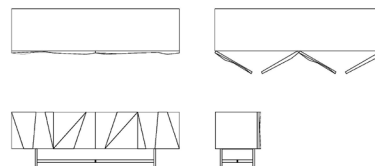

(2) drop down doors

(4) side open doors

92"w X 25"d X 30"h  
Custom sizes available

Dune Showroom  
200 Lexington Ave. T 212 → 925 → 6171  
Suite 100 F 212 → 925 → 2273  
NY, NY 10016 Dune-NY.com

**dune**