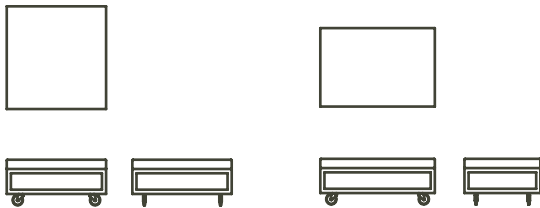

Dune Collection—

SWAY
Richard Shemtov, 2003

dune

SWAY

Richard Shemtov, 2003

Table/Ottoman with solid wood and veneer in either stained or natural finish. Hi-gloss poly-urethane also available. Seat upholstered with poly-urethane foam. Exposed casters with color stained or painted to match wood finish.

Square: 36" w X 36" d X 16" h
 Rectangular: 41" w X 27 1/2" d X 16" h
 Custom sizes available

Dune Showroom
 200 Lexington Ave. T 212 → 925 → 6171
 Suite 100 F 212 → 925 → 2273
 NY, NY 10016 Dune-NY.com